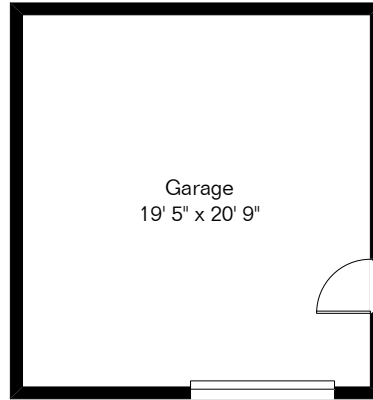

The square footages and room size information are deemed to be reliable but are not guaranteed and should be independently verified. This drawing is for marketing purposes only.

3015 N Wilson Ave

Living Area 1,523 Sq Ft
Garage 455 Sq Ft

Garage is farther from house than shown

Site Visit January 2022

Copyright 2020 Floor Plans First! LLC
All Rights Reserved.

Floor Plans First!
See the Floor Plan First™

FloorPlansFirst.com™
(520) 881-1500