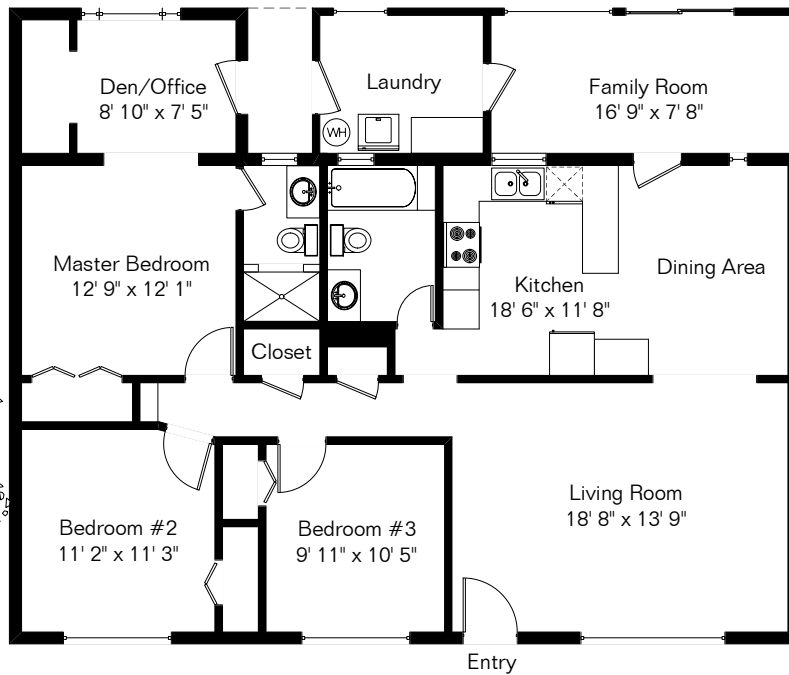

The square footages and room size information are deemed to be reliable but are not guaranteed and should be independently verified. This drawing is for marketing purposes only.

3015 N Wilson Ave

Living Area 1,523 Sq Ft
Garage 455 Sq Ft

Garage is farther from house than shown

Site Visit January 2022

Copyright 2020 Floor Plans First! LLC
All Rights Reserved.

Floor Plans First!
See the Floor Plan First™

FloorPlansFirst.com™
(520) 881-1500